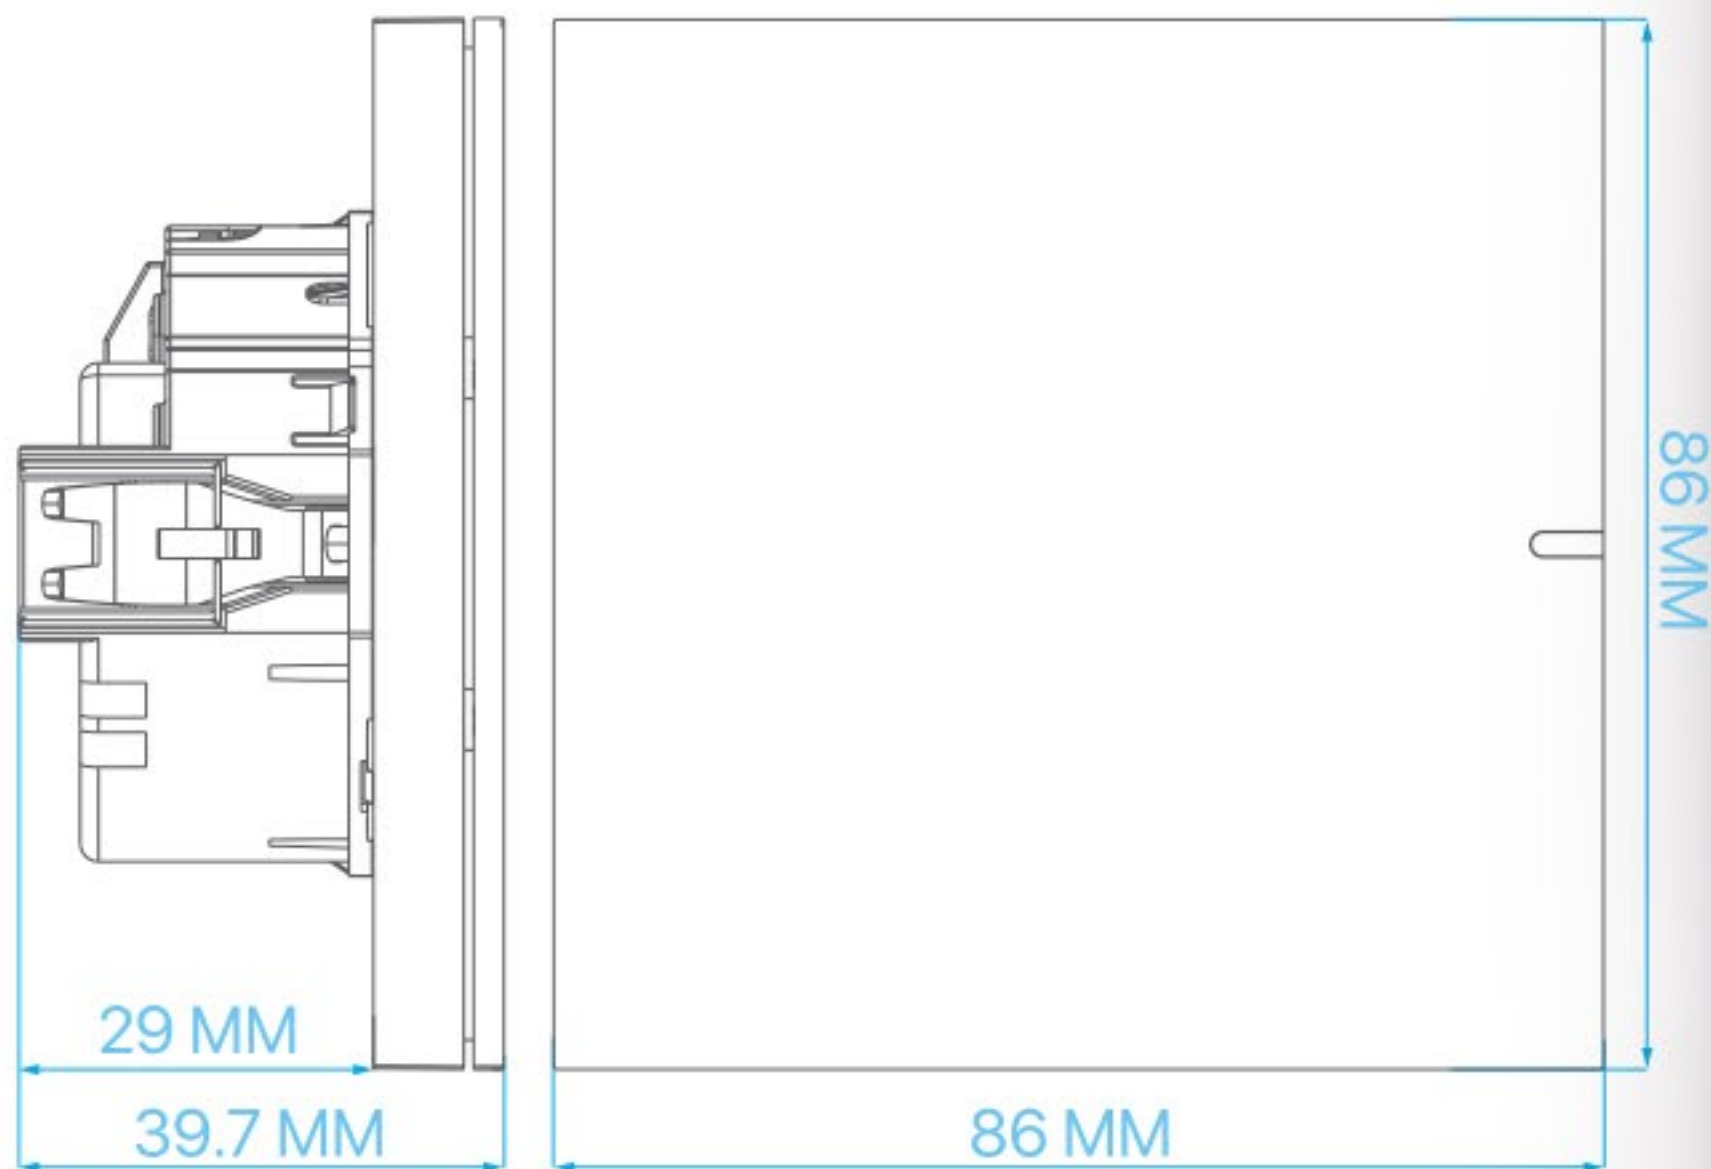

TRÖNE

BY NESTECH

کلید های پوش باتن هوشمند سری ترون ترکیبی از امنیت و پایداری کلیدهای مکانیکی را با ویژگی های پیشرفته و قابلیت های هوشمند به شما ارائه می دهند. پنل های کلید از آلومینیوم خالص با پرداخت خش دار (Brushed) ساخته شده است که به همراه طراحی مینیمال آن، زیبایی منحصر به فردی را به نمایش می گذارد. عرضه کلیدهای هوشمند Zigbee در رنگ های نقره ای، آنتراسیت و طلایی، طیف وسیعی از پروژه های لوکس و هوشمند را به خود اختصاص داده است. در ساختار کلید هوشمند ترون از مکانیزم های نسل جدید MCE استفاده شده است. این مکانیزم ها با ایزولاسیون الکتریکی بالا این امکان را فراهم می آورد که کلید به سادگی در انواع قوطی های برق نصب شود.